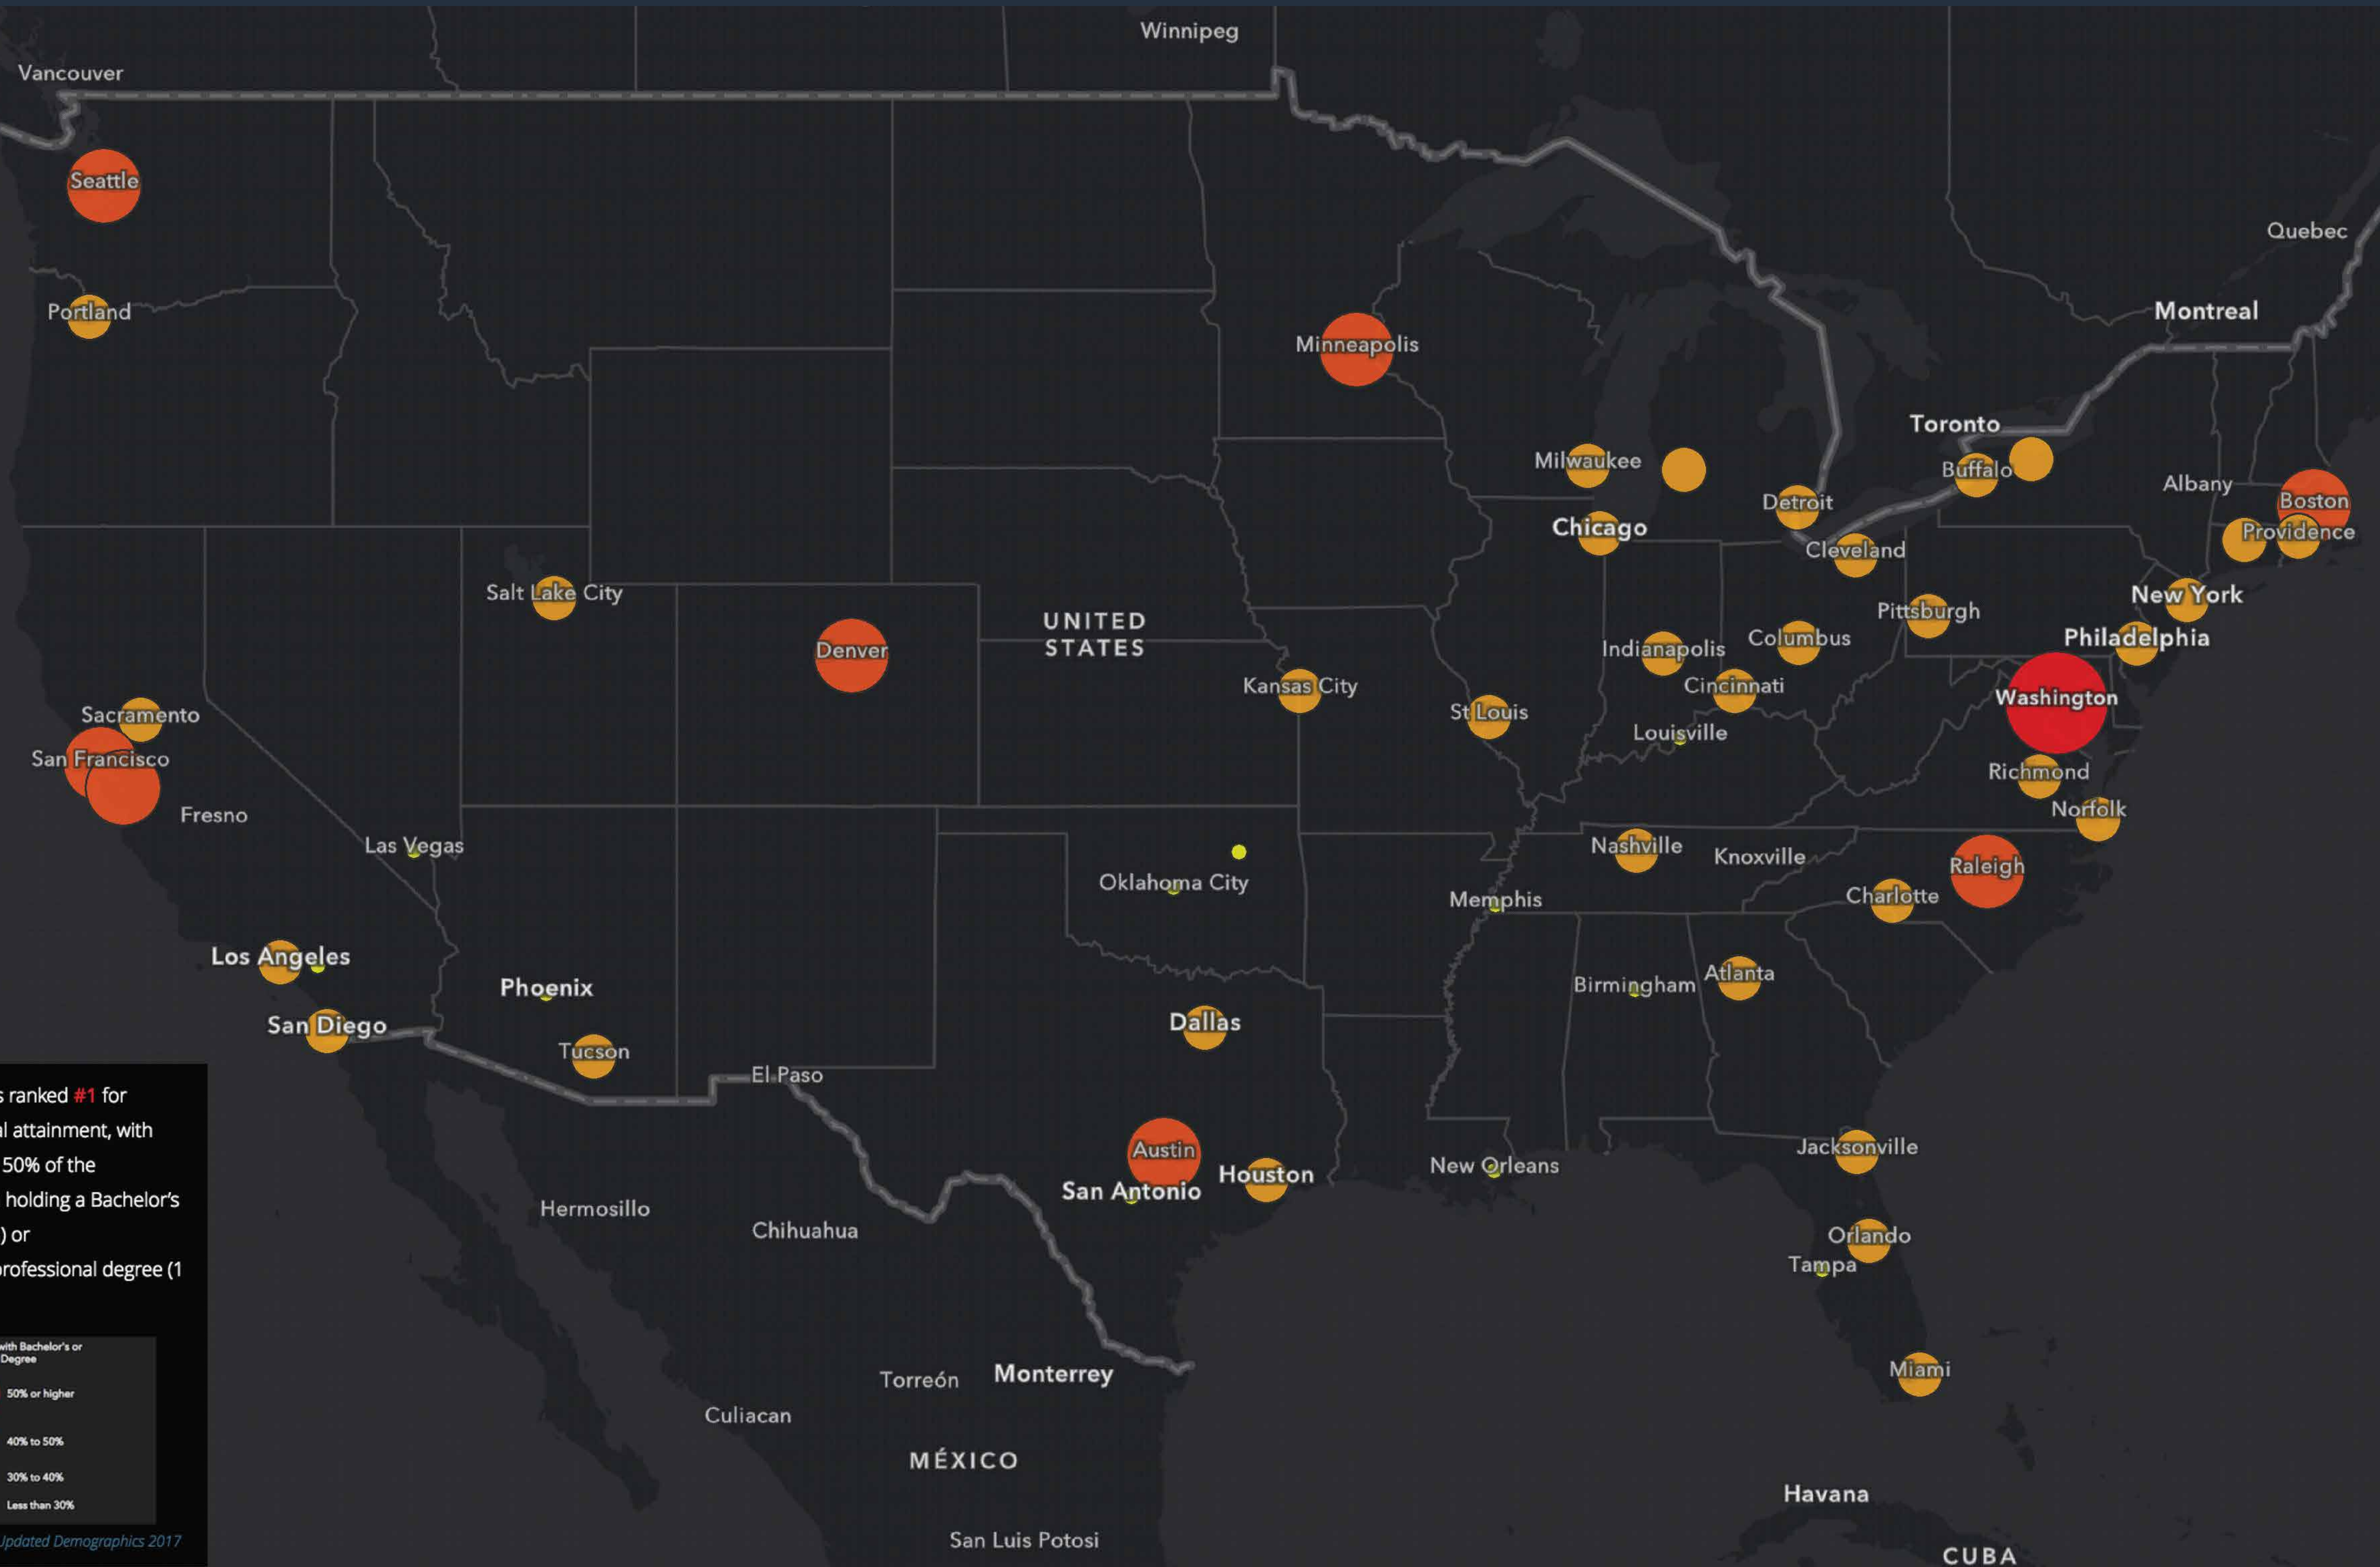

amazon DMV

The DMV is ranked #1 for educational attainment, with more than 50% of the population holding a Bachelor's (2.1 million) or graduate/professional degree (1 million).

Source: Esri Updated Demographics 2017